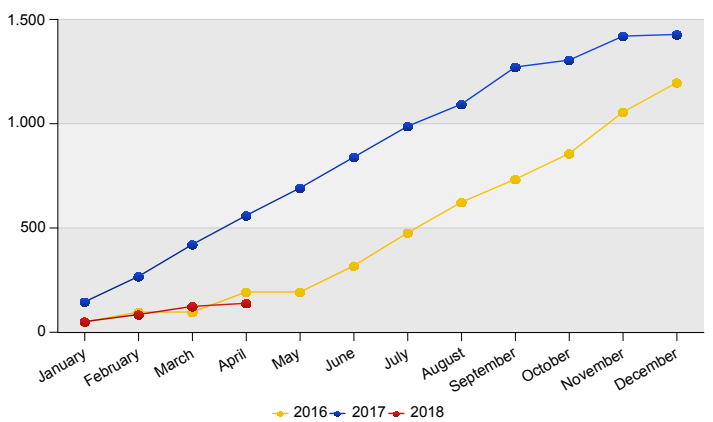

Top 10 asylum relocation influx in The Netherlands

Total 2017	Country of citizenship	2017										2018					Last 12 months	Perc
		May	Jun	Jul	Aug	Sep	Oct	Nov	Dec	Total	Jan	Feb	Mar	Apr	Total			
495	Eritrea	47	50	50	*	81	*	80	*	314	45	33	39	9	126	440	44%	
756	Syrian Arab Republic	82	80	92	20	72	25	21	6	398	*	*	*	*	5	403	40%	
125	Iraq	*	*	*	78	16	*	13	*	113	6	*	*	*	6	119	12%	
31	Unknown	*	13	*	*	*	*	*	*	25	*	*	*	*	*	27	3%	
18	Stateless	*	5	*	6	*	*	*	*	16	*	*	*	*	*	16	2%	
*	Palestinian Territory, Occupied	*	*	*	*	*	*	*	*	*	*	*	*	*	*	*	*	
1,427	Total	132	148	148	106	178	33	115	8	868	51	34	39	15	139	1,007	100%	

* To conceal the lowest figures, all values between 0 and 4 are replaced by asterisk.

Top asylum relocation influx in The Netherlands
April 2018

	Country of citizenship		%
1	Eritrea	9	60%
2	Syrian Arab Republic	*	27%
3	Unknown	*	13%
Total April 2018		15	100%

Top nationalities asylum relocation influx in the last twelve months
Period: May 2017 - Apr 2018
Number of first asylum applications: 1.007

Asylum relocation influx in The Netherlands

Cumulative development of asylum relocation influx in The Netherlands

* To conceal the lowest figures, all values between 0 and 4 are replaced by asterisk.

Top asylum resettlement influx in The Netherlands
April 2018

Geen gegevens beschikbaar

Top nationalities asylum resettlement influx in the last twelve months
Period: May 2017 - Apr 2018