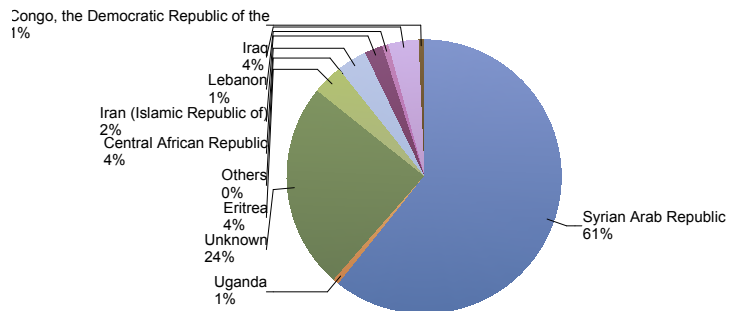

Influx of asylum resettlement in The Netherlands (with the exception of 1:1 resettlement Turkey)
Source: METIS

Top 10 asylum resettlement influx in the Netherlands

Total 2017	Country of citizenship	2017										2018					Last 12 months	Perc	
		May	Jun	Jul	Aug	Sep	Oct	Nov	Dec	Total	Jan	Feb	Mar	Apr	Total				
87	Syrian Arab Republic	*	*	*	*	69	6	*	*	*	82	*	*	*	*	*	85	61%	
34	Unknown	*	*	*	*	30	*	*	*	*	34	*	*	*	*	*	34	24%	
5	Central African Republic	*	*	*	5	*	*	*	*	*	5	*	*	*	*	*	5	4%	
6	Eritrea	*	*	*	*	*	*	*	*	*	*	*	*	*	*	*	5	4%	
6	Iraq	*	*	*	*	5	*	*	*	*	5	*	*	*	*	*	5	4%	
*	Iran (Islamic Republic of)	*	*	*	*	*	*	*	*	*	*	*	*	*	*	*	*	*	
*	Congo, the Democratic Republic of the	*	*	*	*	*	*	*	*	*	*	*	*	*	*	*	*	*	
*	Lebanon	*	*	*	*	*	*	*	*	*	*	*	*	*	*	*	*	*	
*	Uganda	*	*	*	*	*	*	*	*	*	*	*	*	*	*	*	*	*	
144	Total	*	*	*	13	104	8	7	*	*	134	*	*	*	*	*	6	140	100%

* To conceal the lowest figures, all values between 0 and 4 are replaced by asterisk.

Top asylum resettlement influx in The Netherlands
April 2018

Geen gegevens beschikbaar

Top nationalities asylum resettlement influx in the last twelve months
Period: May 2017 - Apr 2018

Number of first asylum applications: 140