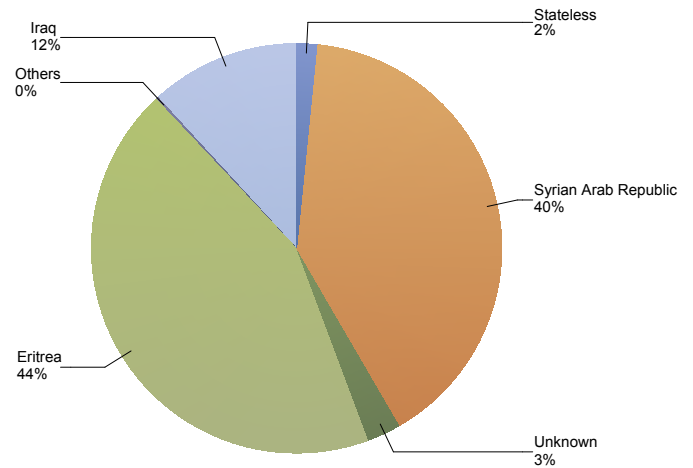

Influx of asylum relocation in The Netherlands (Council decision 2015/1523 and Council decision 2015/1601)
Source: METIS

Top 10 asylum relocation influx in The Netherlands

Total 2017	Country of citizenship	2017										2018					Last 12 months	Perc
		May	Jun	Jul	Aug	Sep	Oct	Nov	Dec	Total	Jan	Feb	Mar	Apr	Total			
495	Eritrea	47	50	50	*	81	*	80	*	314	45	33	39	9	126	440	44%	
756	Syrian Arab Republic	82	80	92	20	72	25	21	6	398	*	*	*	*	5	403	40%	
125	Iraq	*	*	*	78	16	*	13	*	113	6	*	*	*	6	119	12%	
31	Unknown	*	13	*	*	*	*	*	*	25	*	*	*	*	*	27	3%	
18	Stateless	*	5	*	6	*	*	*	*	16	*	*	*	*	*	16	2%	
*	Palestinian Territory, Occupied	*	*	*	*	*	*	*	*	*	*	*	*	*	*	*	*	
1,427	Total	132	148	148	106	178	33	115	8	868	51	34	39	15	139	1,007	100%	

* To conceal the lowest figures, all values between 0 and 4 are replaced by asterisk.

Top asylum relocation influx in The Netherlands
April 2018

	Country of citizenship		%
1	Eritrea	9	60%
2	Syrian Arab Republic	*	27%
3	Unknown	*	13%
Total April 2018		15	100%

Top nationalities asylum relocation influx in the last twelve months
Period: May 2017 - Apr 2018
Number of first asylum applications: 1.007