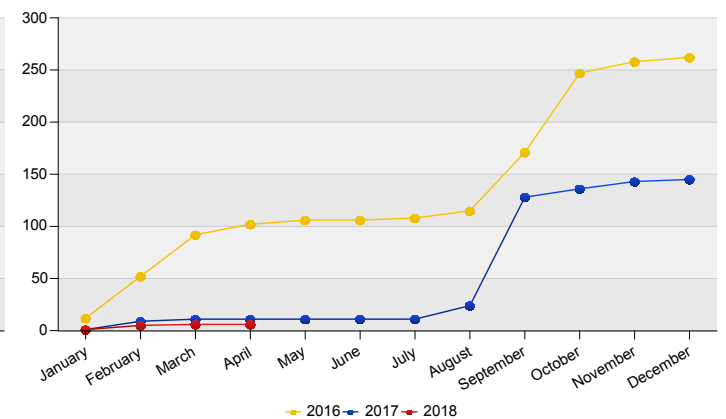

Top nationalities asylum relocation influx in the last twelve months
Period: May 2017 - Apr 2018
Number of first asylum applications: 1.007

Asylum relocation influx in The Netherlands

Cumulative development of asylum relocation influx in The Netherlands

Influx of asylum resettlement in The Netherlands (with the exception of 1:1 resettlement Turkey)
Source: METIS

Top 10 asylum resettlement influx in the Netherlands

Total 2017	Country of citizenship	2017										2018					Last 12 months	Perc	
		May	Jun	Jul	Aug	Sep	Oct	Nov	Dec	Total	Jan	Feb	Mar	Apr	Total				
87	Syrian Arab Republic	*	*	*	*	69	6	*	*	*	82	*	*	*	*	*	85	61%	
34	Unknown	*	*	*	*	30	*	*	*	*	34	*	*	*	*	*	34	24%	
5	Central African Republic	*	*	*	5	*	*	*	*	*	5	*	*	*	*	*	5	4%	
6	Eritrea	*	*	*	*	*	*	*	*	*	*	*	*	*	*	*	5	4%	
6	Iraq	*	*	*	*	5	*	*	*	*	5	*	*	*	*	*	5	4%	
*	Iran (Islamic Republic of)	*	*	*	*	*	*	*	*	*	*	*	*	*	*	*	*	*	
*	Congo, the Democratic Republic of the	*	*	*	*	*	*	*	*	*	*	*	*	*	*	*	*	*	
*	Lebanon	*	*	*	*	*	*	*	*	*	*	*	*	*	*	*	*	*	
*	Uganda	*	*	*	*	*	*	*	*	*	*	*	*	*	*	*	*	*	
144	Total	*	*	*	13	104	8	7	*	*	134	*	*	*	*	*	6	140	100%

* To conceal the lowest figures, all values between 0 and 4 are replaced by asterisk.

Top asylum resettlement influx in The Netherlands
April 2018

Geen gegevens beschikbaar

Top nationalities asylum resettlement influx in the last twelve months
Period: May 2017 - Apr 2018

Number of first asylum applications: 140

Asylum resettlement influx in The Netherlands

Cumulative development of asylum resettlement influx in The Netherlands

Influx of asylum resettlement Turkey 1 on 1 in The Netherlands (EU-Turkey Statement of 18 March 2016)