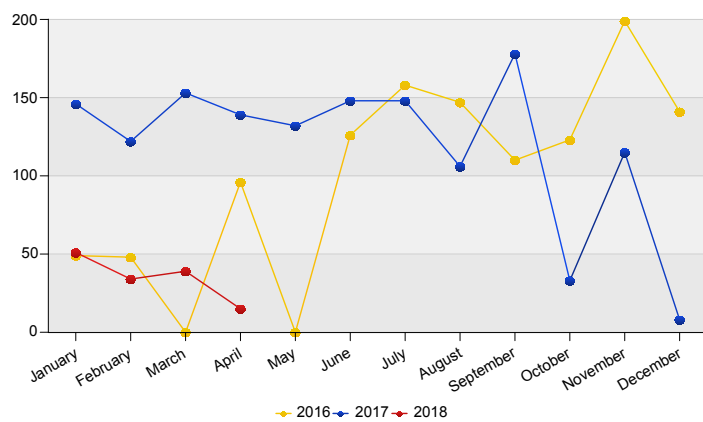

Top 10 asylum relocation influx in The Netherlands

Total 2017	Country of citizenship	2017										2018					Last 12 months	Perc
		May	Jun	Jul	Aug	Sep	Oct	Nov	Dec	Total	Jan	Feb	Mar	Apr	Total			
495	Eritrea	47	50	50	*	81	*	80	*	314	45	33	39	9	126	440	44%	
756	Syrian Arab Republic	82	80	92	20	72	25	21	6	398	*	*	*	*	5	403	40%	
125	Iraq	*	*	*	78	16	*	13	*	113	6	*	*	*	6	119	12%	
31	Unknown	*	13	*	*	*	*	*	*	25	*	*	*	*	*	27	3%	
18	Stateless	*	5	*	6	*	*	*	*	16	*	*	*	*	*	16	2%	
*	Palestinian Territory, Occupied	*	*	*	*	*	*	*	*	*	*	*	*	*	*	*	*	
1,427	Total	132	148	148	106	178	33	115	8	868	51	34	39	15	139	1,007	100%	

* To conceal the lowest figures, all values between 0 and 4 are replaced by asterisk.

Top asylum relocation influx in The Netherlands
April 2018

	Country of citizenship		%
1	Eritrea	9	60%
2	Syrian Arab Republic	*	27%
3	Unknown	*	13%
Total April 2018		15	100%

Top nationalities asylum relocation influx in the last twelve months
Period: May 2017 - Apr 2018
Number of first asylum applications: 1.007

Asylum relocation influx in The Netherlands

Cumulative development of asylum relocation influx in The Netherlands

* To conceal the lowest figures, all values between 0 and 4 are replaced by asterisk.

Top asylum resettlement influx in The Netherlands
April 2018

Geen gegevens beschikbaar

Top nationalities asylum resettlement influx in the last twelve months
Period: May 2017 - Apr 2018