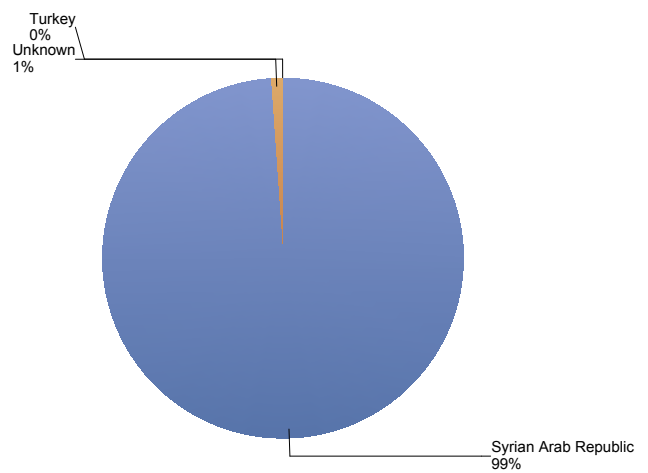

Influx of asylum resettlement Turkey 1 on 1 in The Netherlands (EU-Turkey Statement of 18 March 2016)

Source: METIS

Top 10 asylum resettlement Turkey 1 on 1 influx in The Netherlands

Total 2017	Country of citizenship	2017										2018					Last 12 months	Perc
		May	Jun	Jul	Aug	Sep	Oct	Nov	Dec	Total	Jan	Feb	Mar	Apr	Total			
2,102	Syrian Arab Republic	236	223	102	304	329	209	103	*	1,506	8	*	6	*	14	1,520	99%	
22	Unknown	12	*	*	*	*	*	*	*	16	*	*	*	*	*	16	1%	
*	Turkey	*	*	*	*	*	*	*	*	*	*	*	*	*	*	*	*	
2,126	Total	248	225	103	304	330	209	104	*	1,523	8	*	6	*	14	1,537	100%	

* To conceal the lowest figures, all values between 0 and 4 are replaced by asterisk.

Top asylum resettlement Turkey 1 on 1 influx in The Netherlands
April 2018

Geen gegevens beschikbaar

Top nationalities asylum resettlement Turkey 1 on 1 influx in the last twelve months
Period: May 2017 - Apr 2018

Number of first asylum applications: 1.537