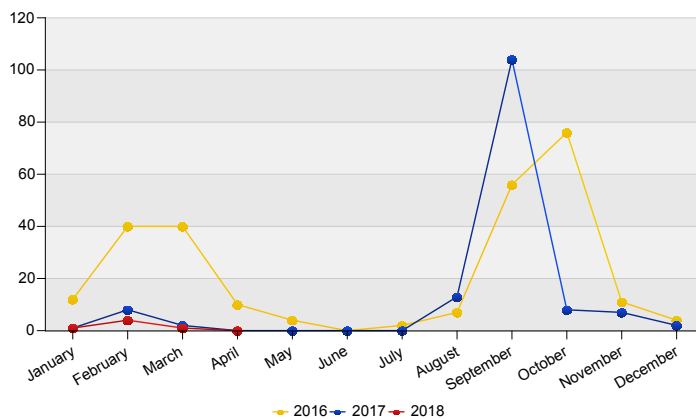

Top nationalities asylum relocation influx in the last twelve months
Period: May 2017 - Apr 2018
Number of first asylum applications: 1.007

Asylum relocation influx in The Netherlands

Cumulative development of asylum relocation influx in The Netherlands

Influx of asylum resettlement in The Netherlands (with the exception of 1:1 resettlement Turkey)
Source: METIS

Top 10 asylum resettlement influx in the Netherlands

Total 2017	Country of citizenship	2017										2018					Last 12 months	Perc	
		May	Jun	Jul	Aug	Sep	Oct	Nov	Dec	Total	Jan	Feb	Mar	Apr	Total				
87	Syrian Arab Republic	*	*	*	*	69	6	*	*	*	82	*	*	*	*	*	85	61%	
34	Unknown	*	*	*	*	30	*	*	*	*	34	*	*	*	*	*	34	24%	
5	Central African Republic	*	*	*	5	*	*	*	*	*	5	*	*	*	*	*	5	4%	
6	Eritrea	*	*	*	*	*	*	*	*	*	*	*	*	*	*	*	5	4%	
6	Iraq	*	*	*	*	5	*	*	*	*	5	*	*	*	*	*	5	4%	
*	Iran (Islamic Republic of)	*	*	*	*	*	*	*	*	*	*	*	*	*	*	*	*	*	
*	Congo, the Democratic Republic of the	*	*	*	*	*	*	*	*	*	*	*	*	*	*	*	*	*	
*	Lebanon	*	*	*	*	*	*	*	*	*	*	*	*	*	*	*	*	*	
*	Uganda	*	*	*	*	*	*	*	*	*	*	*	*	*	*	*	*	*	
144	Total	*	*	*	13	104	8	7	*	*	134	*	*	*	*	*	6	140	100%

* To conceal the lowest figures, all values between 0 and 4 are replaced by asterisk.

Top asylum resettlement influx in The Netherlands
April 2018

Geen gegevens beschikbaar

Top nationalities asylum resettlement influx in the last twelve months
Period: May 2017 - Apr 2018

Number of first asylum applications: 140

Asylum resettlement influx in The Netherlands

Cumulative development of asylum resettlement influx in The Netherlands

Influx of asylum resettlement Turkey 1 on 1 in The Netherlands (EU-Turkey Statement of 18 March 2016)