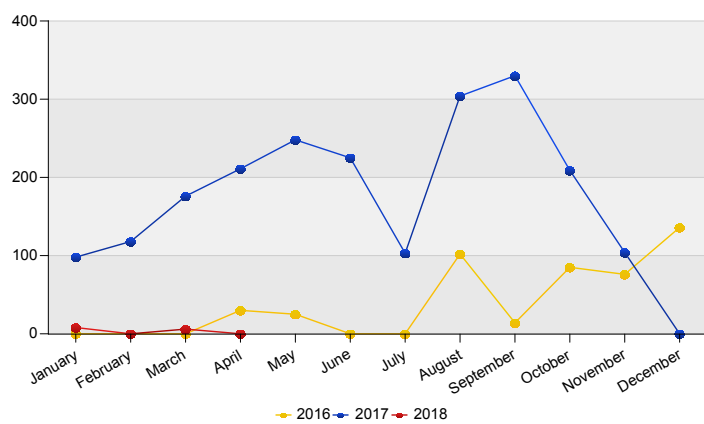

* To conceal the lowest figures, all values between 0 and 4 are replaced by asterisk.

Top asylum resettlement influx in The Netherlands
April 2018

Geen gegevens beschikbaar

Top nationalities asylum resettlement influx in the last twelve months
Period: May 2017 - Apr 2018

Source: METIS

Top 10 asylum resettlement Turkey 1 on 1 influx in The Netherlands

Total 2017	Country of citizenship	2017										2018					Last 12 months	Perc
		May	Jun	Jul	Aug	Sep	Oct	Nov	Dec	Total	Jan	Feb	Mar	Apr	Total			
2,102	Syrian Arab Republic	236	223	102	304	329	209	103	*	1,506	8	*	6	*	14	1,520	99%	
22	Unknown	12	*	*	*	*	*	*	*	16	*	*	*	*	*	16	1%	
*	Turkey	*	*	*	*	*	*	*	*	*	*	*	*	*	*	*	*	
2,126	Total	248	225	103	304	330	209	104	*	1,523	8	*	6	*	14	1,537	100%	

* To conceal the lowest figures, all values between 0 and 4 are replaced by asterisk.

Top asylum resettlement Turkey 1 on 1 influx in The Netherlands
April 2018

Geen gegevens beschikbaar

Top nationalities asylum resettlement Turkey 1 on 1 influx in the last twelve months
Period: May 2017 - Apr 2018

Number of first asylum applications: 1.537

Asylum resettlement Turkey 1 on 1 influx in The Netherlands

Cumulative development of asylum resettlement Turkey 1 on 1 influx in The Netherlands