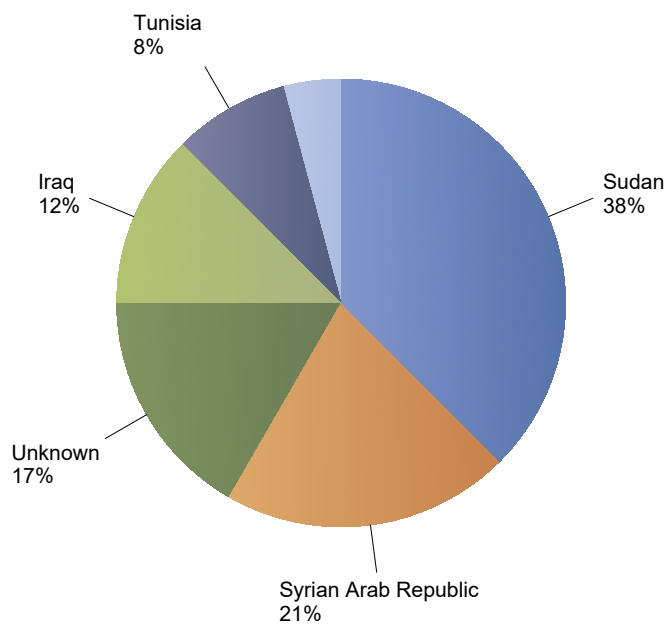

Total asylum relocation influx in the current year

Period: 2020

Number of first asylum applications: 0

No Data Available

Previous calendar year:

Country of citizenship	2019	Perc
Sudan	*	38%
Congo, the Democratic Republic of the	*	25%
Syrian Arab Republic	*	25%
Guinea	*	12%
Eritrea	*	0%
Total	8	100%

Influx of asylum resettlement in The Netherlands (with the exception of 1:1 resettlement Turkey)

Source: METiS

Total resettlement influx in The Netherlands

Current calendar year:

Country of citizenship	2020				
	Jan	Feb	Mar	Total	Perc
Sudan	8	*	*	9	38%
Syrian Arab Republic	*	*	5	5	21%
Unknown	*	*	*	*	17%
Iraq	*	*	*	*	12%
Tunisia	*	*	*	*	8%
Iran (Islamic Republic of)	*	*	*	*	4%
Total	11	7	6	24	100%

* To conceal the lowest figures, all values between 0 and 4 are replaced by asterisks.

Previous calendar year:

Country of citizenship	2019	Perc
Unknown	259	36%
Syrian Arab Republic	212	29%
Sudan	76	10%
Eritrea	56	8%
Congo, the Democratic Republic of the	34	5%
Congo, the Republic of the	32	4%
South Sudan	23	3%
Burundi	8	1%
Yemen	6	1%
Iraq	*	1%
Somalia	*	1%
Central African Republic	*	0%
Pakistan	*	0%
Afghanistan	*	0%
Ethiopia	*	0%
Jamaica	*	0%
Lebanon	*	0%
Uganda	*	0%
Total	724	100%

Top nationalities asylum resettlement influx in the current year

Period: 2020

Number of first asylum applications: 24

July 2020

Country of citizenship	Perc
------------------------	------

Influx of asylum resettlement Turkey 1 on 1 in The Netherlands (EU-Turkey Statement of 18 March 2016)