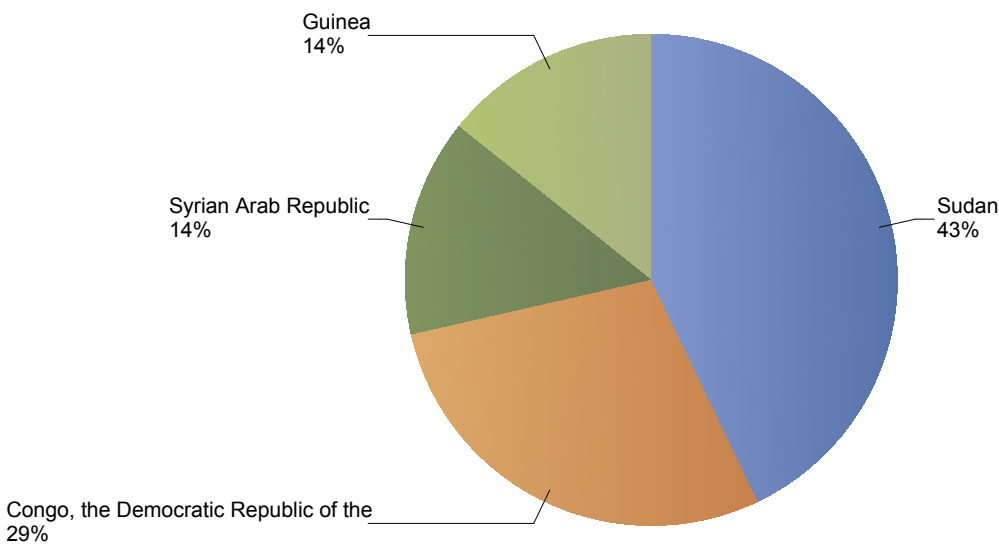

## Influx of asylum relocation in The Netherlands

Source: METiS

Total asylum relocation influx in The Netherlands

Current calendar year:

Country of citizenship	2019	
	Jan	Perc
Sudan	*	43%
Congo, the Democratic Republic of the	*	29%
Syrian Arab Republic	*	14%
Guinea	*	14%

\* To conceal the lowest figures, all values between 0 and 4 are replaced by asterisks.

\*\* In September 2015 the Council of the European Union has taken two consecutive decisions to provide (temporary) support to Italy and Greece by relocating asylum applicants to other Member States of the EU. These decisions were valid for a period of two years.

Previous calendar year:

Country of citizenship	2018	Perc
Eritrea	127	80%
Sudan	19	12%
Iraq	6	4%
Syrian Arab Republic	6	4%
Unknown	*	1%
<b>Total</b>	<b>159</b>	<b>100%</b>

Total asylum relocation influx in the current year

Period: 2019

Number of first asylum applications: