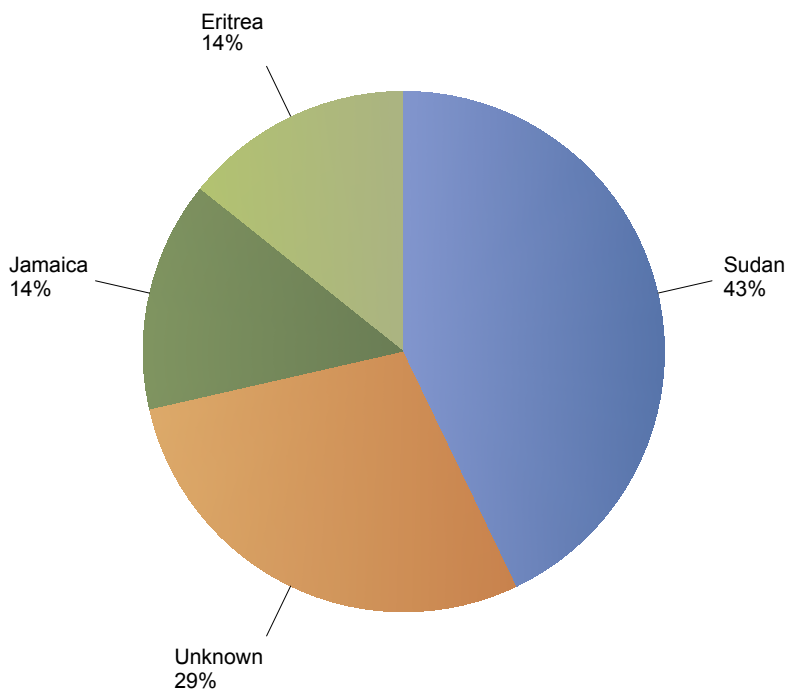

## Influx of asylum resettlement in The Netherlands (with the exception of 1:1 resettlement Turkey)

Source: METiS

Total resettlement influx in The Netherlands

Current calendar year:

Country of citizenship	2019	
	Jan	Perc
Sudan	*	43%
Unknown	*	29%
Eritrea	*	14%
Jamaica	*	14%

\* To conceal the lowest figures, all values between 0 and 4 are replaced by asterisks.

Previous calendar year:

Country of citizenship	2018	Perc
Congo, the Republic of the	129	24%
Unknown	123	23%
Syrian Arab Republic	98	19%
Sudan	68	13%
Eritrea	41	8%
South Sudan	22	4%
Somalia	20	4%
Congo, the Democratic Republic of the	16	3%
Iraq	5	1%
Uganda	*	1%
Jamaica	*	0%
Lebanon	*	0%
<b>Total</b>	<b>528</b>	<b>100%</b>

Top nationalities asylum resettlement influx in the current year

Period: 2019

Number of first asylum applications:

January 2019

Country of citizenship	Total	Perc
Sudan	*	43%
Unknown	*	29%
Eritrea	*	14%
Jamaica	*	14%
<b>Total</b>	<b>7</b>	<b>100%</b>