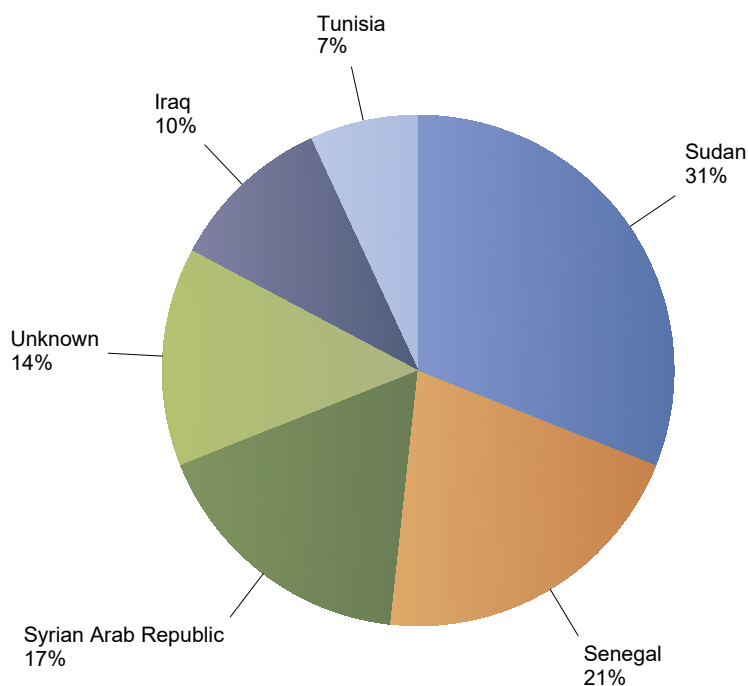

Total asylum relocation influx in the current year

Period: 2020

Number of first asylum applications: 0

No Data Available

Previous calendar year:

Country of citizenship	2019	Perc
Sudan	*	38%
Congo, the Democratic Republic of the	*	25%
Syrian Arab Republic	*	25%
Guinea	*	12%
Eritrea	*	0%
Total	8	100%

Influx of asylum resettlement in The Netherlands (with the exception of 1:1 resettlement Turkey)
Source: METiS

Total resettlement influx in The Netherlands

Current calendar year:

Country of citizenship	2020						Total	Perc
	Jan	Feb	Mar	Apr	May			
Sudan	8	*	*	*	*	9	31%	
Senegal	*	*	6	*	*	6	21%	
Syrian Arab Republic	*	*	5	*	*	5	17%	
Unknown	*	*	*	*	*	*	14%	
Iraq	*	*	*	*	*	*	10%	
Tunisia	*	*	*	*	*	*	7%	
Total	10	7	12	*	*	29	100%	

* To conceal the lowest figures, all values between 0 and 4 are replaced by asterisks.

Previous calendar year:

Country of citizenship	2019	Perc
Unknown	283	39%
Syrian Arab Republic	207	28%
Sudan	70	10%
Eritrea	56	8%
Congo, the Republic of the	32	4%
Congo, the Democratic Republic of the	28	4%
South Sudan	27	4%
Burundi	8	1%
Yemen	6	1%
Iraq	*	1%
Somalia	*	1%
Central African Republic	*	0%
Pakistan	*	0%
Afghanistan	*	0%
Ethiopia	*	0%
Jamaica	*	0%
Lebanon	*	0%
Uganda	*	0%
Total	734	100%

Top nationalities asylum resettlement influx in the current year
Period: 2020
Number of first asylum applications: 29

May 2020

Country of citizenship	Total	Perc
Senegal	*	/0
South Sudan	*	/0
Syrian Arab Republic	*	/0
Total	*	/0