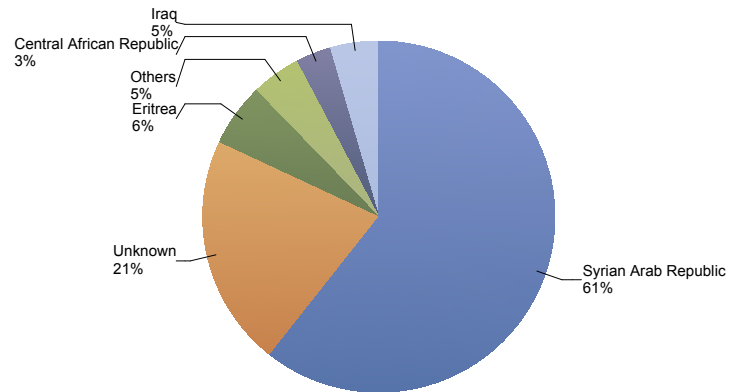

Influx of asylum resettlement in The Netherlands (with the exception of 1:1 resettlement Turkey)
Source: METIS

Top 10 asylum resettlement influx in the Netherlands

Total 2016	Country of citizenship	2016			2017												Last 12 months	Perc	
		Nov	Dec	Total	Jan	Feb	Mar	Apr	May	Jun	Jul	Aug	Sep	Oct	Total				
144	Syrian Arab Republic	9	*	9	*	*	*	*	*	*	*	*	*	*	70	6	85	94	61%
9	Unknown	*	*	*	*	*	*	*	*	*	*	*	*	*	30	*	33	33	21%
7	Eritrea	*	*	*	*	*	*	*	*	*	*	*	*	*	*	*	6	9	6%
14	Iraq	*	*	*	*	*	*	*	*	*	*	*	*	5	*	6	7	5%	
*	Central African Republic	*	*	*	*	*	*	*	*	*	*	*	5	*	5	5	3%		
*	Iran (Islamic Republic of)	*	*	*	*	*	*	*	*	*	*	*	*	*	*	*	*	*	*
*	Pakistan	*	*	*	*	*	*	*	*	*	*	*	*	*	*	*	*	*	*
37	Ethiopia	*	*	*	*	*	*	*	*	*	*	*	*	*	*	*	*	*	*
*	Lebanon	*	*	*	*	*	*	*	*	*	*	*	*	*	*	*	*	*	*
44	Others	*	*	*	*	*	*	*	*	*	*	*	*	*	*	*	*	*	*
262	Total	11	*	15	*	8	*	*	*	*	*	*	13	105	11	140	155	100%	

* To conceal the lowest figures, all values between 0 and 4 are replaced by asterisk.

Top asylum resettlement influx in The Netherlands
October 2017

Country of citizenship		%
1 Syrian Arab Republic	6	55%
2 Eritrea	*	18%
3 Iran (Islamic Republic of)	*	9%
4 Lebanon	*	9%
5 Unknown	*	9%
Total October 2017	*	100%

Top nationalities asylum resettlement influx in the last twelve months
Period: Nov 2016 - Oct 2017
Number of first asylum applications: 155