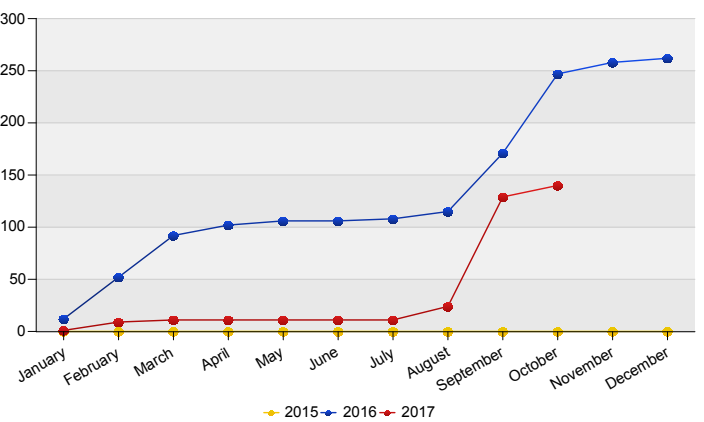

Top nationalities asylum relocation influx in the last twelve months  
Period: Nov 2016 - Oct 2017  
Number of first asylum applications: 1,655

Asylum relocation influx in The Netherlands

Cumulative development of asylum relocation influx in The Netherlands

**Influx of asylum resettlement in The Netherlands (with the exception of 1:1 resettlement Turkey)**  
Source: METIS

Top 10 asylum resettlement influx in the Netherlands

Total 2016	Country of citizenship	2016			2017												Last 12 months	Perc	
		Nov	Dec	Total	Jan	Feb	Mar	Apr	May	Jun	Jul	Aug	Sep	Oct	Total				
144	Syrian Arab Republic	9	*	9	*	*	*	*	*	*	*	*	*	*	70	6	85	94	61%
9	Unknown	*	*	*	*	*	*	*	*	*	*	*	*	*	30	*	33	33	21%
7	Eritrea	*	*	*	*	*	*	*	*	*	*	*	*	*	*	*	6	9	6%
14	Iraq	*	*	*	*	*	*	*	*	*	*	*	*	5	*	6	7	5%	
*	Central African Republic	*	*	*	*	*	*	*	*	*	*	*	5	*	5	5	3%		
*	Iran (Islamic Republic of)	*	*	*	*	*	*	*	*	*	*	*	*	*	*	*	*	*	*
*	Pakistan	*	*	*	*	*	*	*	*	*	*	*	*	*	*	*	*	*	*
37	Ethiopia	*	*	*	*	*	*	*	*	*	*	*	*	*	*	*	*	*	*
*	Lebanon	*	*	*	*	*	*	*	*	*	*	*	*	*	*	*	*	*	*
44	Others	*	*	*	*	*	*	*	*	*	*	*	*	*	*	*	*	*	*
262	Total	11	*	15	*	8	*	*	*	*	*	*	13	105	11	140	155	100%	

\* To conceal the lowest figures, all values between 0 and 4 are replaced by asterisk.

Top asylum resettlement influx in The Netherlands  
October 2017

Country of citizenship		%
1 Syrian Arab Republic	6	55%
2 Eritrea	*	18%
3 Iran (Islamic Republic of)	*	9%
4 Lebanon	*	9%
5 Unknown	*	9%
<b>Total October 2017</b>	*	100%

Top nationalities asylum resettlement influx in the last twelve months  
Period: Nov 2016 - Oct 2017  
Number of first asylum applications: 155

Asylum resettlement influx in The Netherlands

Cumulative development of asylum resettlement influx in The Netherlands