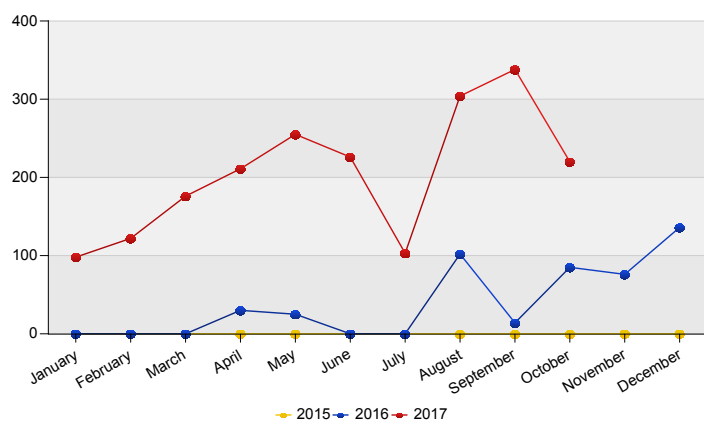

Asylum resettlement Turkey 1 on 1 influx in The Netherlands