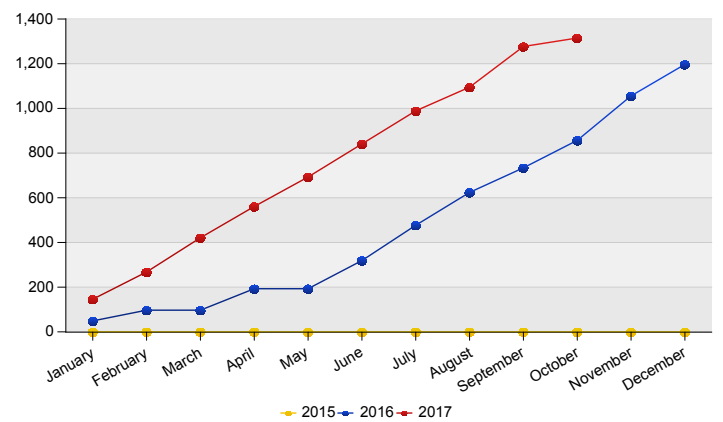

## **Asylum Trends**

Appendix: Relocation and Resettlement

October 2017

**Influx of asylum relocation in The Netherlands (Council decision 2015/1523 and Council decision 2015/1601)**  
Source: METIS

Top 10 asylum relocation influx in The Netherlands

Total 2016	Country of citizenship	2016			2017												Last 12 months	Perc
		Nov	Dec	Total	Jan	Feb	Mar	Apr	May	Jun	Jul	Aug	Sep	Oct	Total			
703	Syrian Arab Republic	103	100	203	97	71	101	89	82	80	92	20	74	26	732	935	56%	
367	Eritrea	88	36	124	43	46	49	44	47	50	50	*	81	6	418	542	33%	
74	Iraq	*	*	5	*	5	*	7	*	*	*	78	16	5	113	118	7%	
30	Unknown	*	*	5	6	*	*	*	*	13	*	*	5	*	29	34	2%	
11	Stateless	*	*	*	*	*	*	*	*	5	*	6	*	*	19	21	1%	
9	Palestinian Territory, Occupied	*	*	*	*	*	*	*	*	*	*	*	*	*	*	*	*	
*	Sudan	*	*	*	*	*	*	*	*	*	*	*	*	*	*	*	*	
*	Others	*	*	*	*	*	*	*	*	*	*	*	*	*	*	*	*	
1,197	Total	199	141	340	146	122	153	140	132	148	148	106	182	38	1,315	1,655	100%	

\* To conceal the lowest figures, all values between 0 and 4 are replaced by asterisk.

Top asylum relocation influx in The Netherlands  
October 2017

	Country of citizenship		%
1	Syrian Arab Republic	26	68%
2	Eritrea	6	16%
3	Iraq	5	13%
4	Stateless	*	3%
<b>Total October 2017</b>		<b>38</b>	<b>100%</b>

Top nationalities asylum relocation influx in the last twelve months  
Period: Nov 2016 - Oct 2017  
Number of first asylum applications: 1,655

Asylum relocation influx in The Netherlands

Cumulative development of asylum relocation influx in The Netherlands