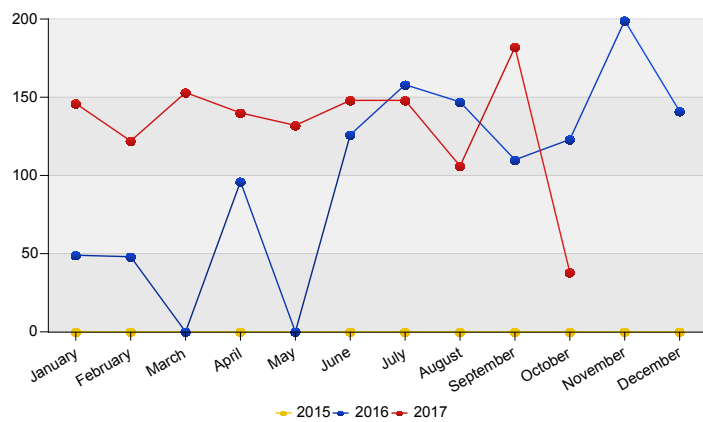

## **Asylum Trends**

Appendix: Relocation and Resettlement

October 2017

**Influx of asylum relocation in The Netherlands (Council decision 2015/1523 and Council decision 2015/1601)**  
Source: METIS

Top 10 asylum relocation influx in The Netherlands

Total 2016	Country of citizenship	2016			2017												Last 12 months	Perc
		Nov	Dec	Total	Jan	Feb	Mar	Apr	May	Jun	Jul	Aug	Sep	Oct	Total			
703	Syrian Arab Republic	103	100	203	97	71	101	89	82	80	92	20	74	26	732	935	56%	
367	Eritrea	88	36	124	43	46	49	44	47	50	50	*	81	6	418	542	33%	
74	Iraq	*	*	5	*	5	*	7	*	*	*	78	16	5	113	118	7%	
30	Unknown	*	*	5	6	*	*	*	*	13	*	*	5	*	29	34	2%	
11	Stateless	*	*	*	*	*	*	*	*	5	*	6	*	*	19	21	1%	
9	Palestinian Territory, Occupied	*	*	*	*	*	*	*	*	*	*	*	*	*	*	*	*	
*	Sudan	*	*	*	*	*	*	*	*	*	*	*	*	*	*	*	*	
*	Others	*	*	*	*	*	*	*	*	*	*	*	*	*	*	*	*	
1,197	Total	199	141	340	146	122	153	140	132	148	148	106	182	38	1,315	1,655	100%	

\* To conceal the lowest figures, all values between 0 and 4 are replaced by asterisk.

Top asylum relocation influx in The Netherlands  
October 2017

	Country of citizenship		%
1	Syrian Arab Republic	26	68%
2	Eritrea	6	16%
3	Iraq	5	13%
4	Stateless	*	3%
<b>Total October 2017</b>		<b>38</b>	<b>100%</b>

Top nationalities asylum relocation influx in the last twelve months  
Period: Nov 2016 - Oct 2017  
Number of first asylum applications: 1,655

Asylum relocation influx in The Netherlands

Cumulative development of asylum relocation influx in The Netherlands