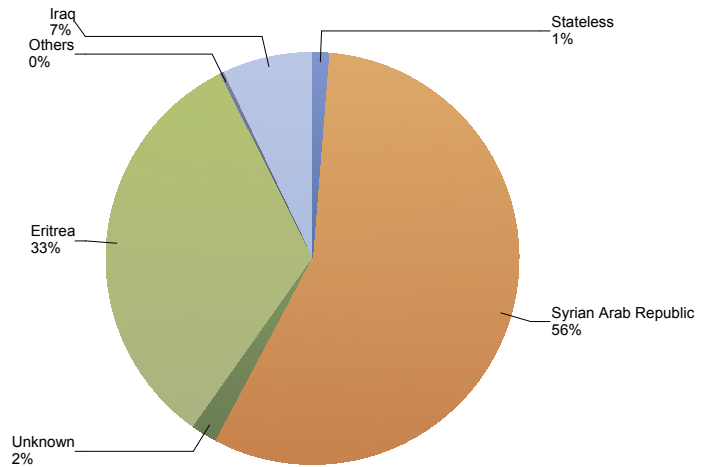

Influx of asylum relocation in The Netherlands (Council decision 2015/1523 and Council decision 2015/1601)
Source: METIS

Top 10 asylum relocation influx in The Netherlands

Total 2016	Country of citizenship	2016			2017												Last 12 months	Perc
		Nov	Dec	Total	Jan	Feb	Mar	Apr	May	Jun	Jul	Aug	Sep	Oct	Total			
703	Syrian Arab Republic	103	100	203	97	71	101	89	82	80	92	20	74	26	732	935	56%	
367	Eritrea	88	36	124	43	46	49	44	47	50	50	*	81	6	418	542	33%	
74	Iraq	*	*	5	*	5	*	7	*	*	*	78	16	5	113	118	7%	
30	Unknown	*	*	5	6	*	*	*	*	13	*	*	5	*	29	34	2%	
11	Stateless	*	*	*	*	*	*	*	*	5	*	6	*	*	19	21	1%	
9	Palestinian Territory, Occupied	*	*	*	*	*	*	*	*	*	*	*	*	*	*	*	*	
*	Sudan	*	*	*	*	*	*	*	*	*	*	*	*	*	*	*	*	
*	Others	*	*	*	*	*	*	*	*	*	*	*	*	*	*	*	*	
1,197	Total	199	141	340	146	122	153	140	132	148	148	106	182	38	1,315	1,655	100%	

* To conceal the lowest figures, all values between 0 and 4 are replaced by asterisk.

Top asylum relocation influx in The Netherlands
October 2017

	Country of citizenship		%
1	Syrian Arab Republic	26	68%
2	Eritrea	6	16%
3	Iraq	5	13%
4	Stateless	*	3%
Total October 2017		38	100%

Top nationalities asylum relocation influx in the last twelve months
Period: Nov 2016 - Oct 2017
Number of first asylum applications: 1,655