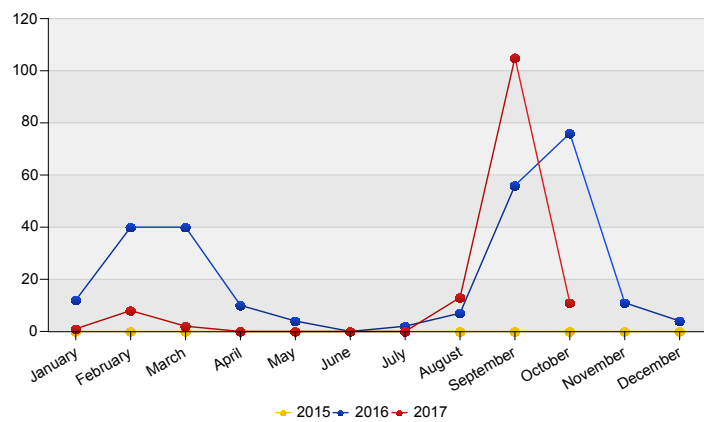

Top nationalities asylum relocation influx in the last twelve months  
Period: Nov 2016 - Oct 2017  
Number of first asylum applications: 1,655

Asylum relocation influx in The Netherlands

Cumulative development of asylum relocation influx in The Netherlands

**Influx of asylum resettlement in The Netherlands (with the exception of 1:1 resettlement Turkey)**  
Source: METIS

Top 10 asylum resettlement influx in the Netherlands

Total 2016	Country of citizenship	2016			2017												Last 12 months	Perc	
		Nov	Dec	Total	Jan	Feb	Mar	Apr	May	Jun	Jul	Aug	Sep	Oct	Total				
144	Syrian Arab Republic	9	*	9	*	*	*	*	*	*	*	*	*	*	70	6	85	94	61%
9	Unknown	*	*	*	*	*	*	*	*	*	*	*	*	*	30	*	33	33	21%
7	Eritrea	*	*	*	*	*	*	*	*	*	*	*	*	*	*	*	6	9	6%
14	Iraq	*	*	*	*	*	*	*	*	*	*	*	*	5	*	6	7	5%	
*	Central African Republic	*	*	*	*	*	*	*	*	*	*	*	5	*	5	5	3%		
*	Iran (Islamic Republic of)	*	*	*	*	*	*	*	*	*	*	*	*	*	*	*	*	*	*
*	Pakistan	*	*	*	*	*	*	*	*	*	*	*	*	*	*	*	*	*	*
37	Ethiopia	*	*	*	*	*	*	*	*	*	*	*	*	*	*	*	*	*	*
*	Lebanon	*	*	*	*	*	*	*	*	*	*	*	*	*	*	*	*	*	*
44	Others	*	*	*	*	*	*	*	*	*	*	*	*	*	*	*	*	*	*
262	Total	11	*	15	*	8	*	*	*	*	*	*	13	105	11	140	155	100%	

\* To conceal the lowest figures, all values between 0 and 4 are replaced by asterisk.

Top asylum resettlement influx in The Netherlands  
October 2017

Country of citizenship		%
1 Syrian Arab Republic	6	55%
2 Eritrea	*	18%
3 Iran (Islamic Republic of)	*	9%
4 Lebanon	*	9%
5 Unknown	*	9%
<b>Total October 2017</b>	*	100%

Top nationalities asylum resettlement influx in the last twelve months  
Period: Nov 2016 - Oct 2017  
Number of first asylum applications: 155

Asylum resettlement influx in The Netherlands

Cumulative development of asylum resettlement influx in The Netherlands